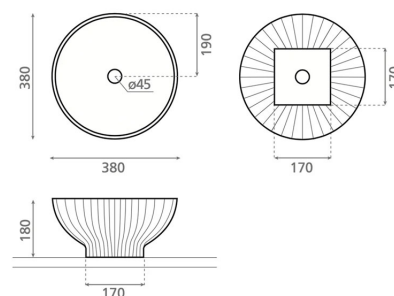

Technical information

- Washbasin material: Solid surface
- Sink installation method: Countertop washbasin
- Washbasin color: White