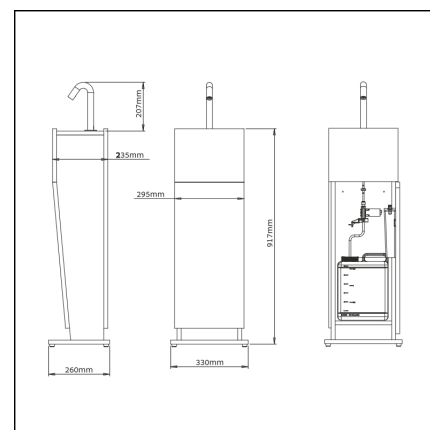

LAPETEK CARDA

6 L tank battery/power mains chromed

Product code 9009

Product description

Technical information

- Tap color: Chromed

Delivery content

Downloads