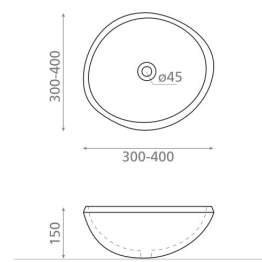

RIO 30-40

stone grey 300x400x150 mm

Product code 8615

Product description

Technical information

- Sink installation method: Freestanding
- Color: Grey

Delivery content

- sink