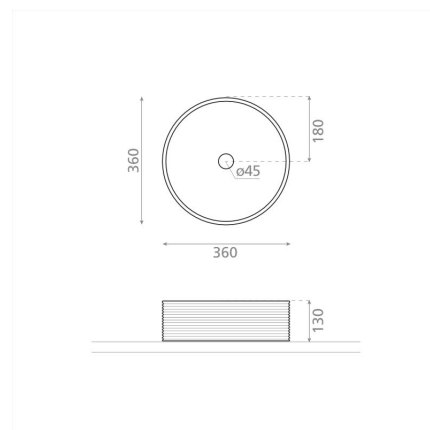

**PAPUA C DORENG**

stone grey 360x360x130 mm

**Product code 8614****Product description****Technical information**

- Sink installation method: Freestanding
- Color: Grey

**Delivery content**

- sink

**Downloads**