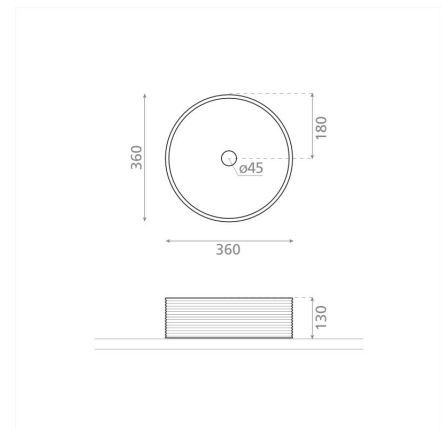

PAPUA C BEIGE

stone beige 360x360x130 mm

Product code 8613

Product description

Technical information

- Sink installation method: Freestanding
- Color: Beige

Delivery content

- sink