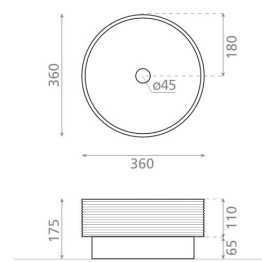

**PAPUA B DORENG**

stone grey 360x360x175 mm

**Product code 8612****Product description**

This striking sink is made of natural stone, and its smooth interior surface makes cleaning the sink effortless for daily use. If you plan to place multiple sinks side by side, please indicate this during the ordering process so that the factory can select the best matching pieces for your order. The product is delivered without a drain valve and trap. Please note that this sink model does not have an overflow protection.

**Technical information**

- Sink installation method: Freestanding
- Color: Grey

**Delivery content**

- sink

**Downloads**

- Assembling instruction
- Huolto- ja hoito-ohje

**Recommended accessories**