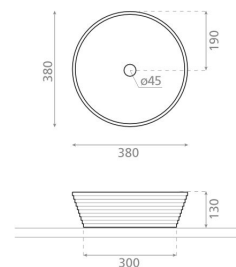

**MIMIKA C DORENG**

stone grey 380x380x130 mm

**Product code 8605****Product description****Technical information**

- Sink installation method: Freestanding
- Color: Grey

**Delivery content**

- sink

**Downloads**