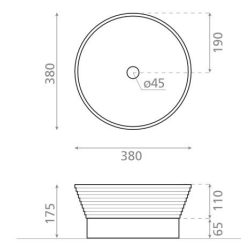

**MIMIKA BEIGE**

stone beige 380x380x175 mm

**Product code 8602****Product description****Technical information**

- Sink installation method: Freestanding
- Color: Beige

**Delivery content**

- sink

**Downloads**