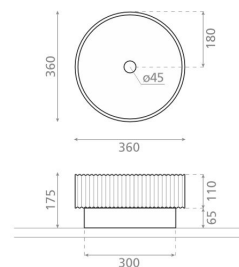

**MAPPI DORENG**

stone grey 360x360x175 mm

**Product code 8599****Product description****Technical information**

- Sink installation method: Freestanding
- Color: Grey

**Delivery content**

- sink

**Downloads**