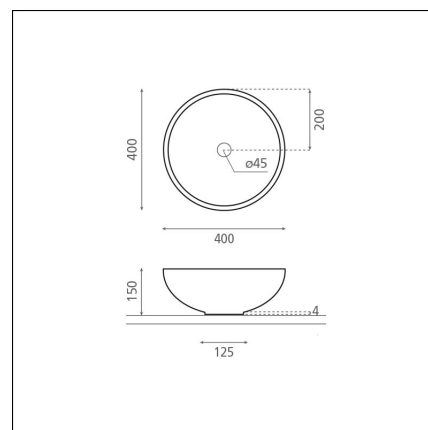

NEW LYS

porcelain red 400x400x150 mm

Product code 8597**Product description**

A vessel sink is an elegant addition to bathroom spaces. The basin-shaped washbasin stands out from traditional sink. It is installed on top of the countertop; the faucet can be installed either next to or behind the sink. Additionally, a vessel sink can save counter space when needed. The smallest vessel sinks can fit even in compact bathrooms, starting from a countertop depth of 23 cm. The product is delivered without a drain and P-trap. Sink model does not include an overflow protection.

**Technical information**

- Allasmateriaali: posliini
- Sink installation method: Malja-allas
- Kylpyhuonealtaan väri: punainen

**Delivery content**

- sink

**Downloads**

- Assembling instruction

Recommended accessories