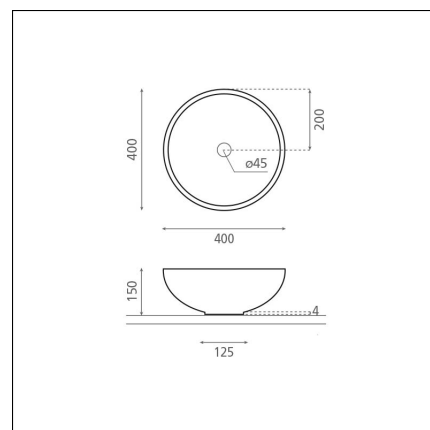

NEW LYS

porcelain blue 400x400x150 mm

Product code 8596**Product description**

A vessel sink is an elegant addition to bathroom spaces. The basin-shaped washbasin stands out from traditional sink. It is installed on top of the countertop; the faucet can be installed either next to or behind the sink. Additionally, a vessel sink can save counter space when needed. The smallest vessel sinks can fit even in compact bathrooms, starting from a countertop depth of 23 cm. The product is delivered without a drain and P-trap. Sink model does not include an overflow protection.

**Technical information**

- Allasmateriaali: posliini
- Sink installation method: Malja-allas
- Kylpyhuonealtaan väri: sininen

**Delivery content**

- sink

**Downloads**

- Assembling instruction

Recommended accessories