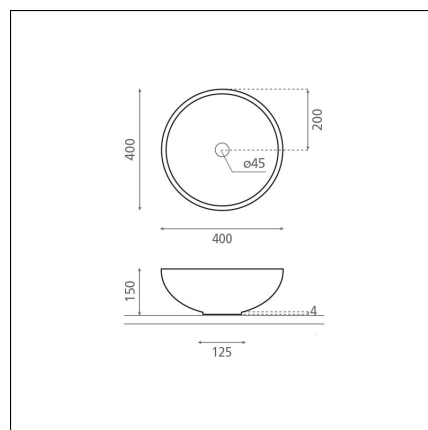

**NEW LYS**

porcelain brown 400x400x150 mm

**Product code 8595****Product description**

A vessel sink is an elegant addition to bathroom spaces. The basin-shaped washbasin stands out from traditional sink. It is installed on top of the countertop; the faucet can be installed either next to or behind the sink. Additionally, a vessel sink can save counter space when needed. The smallest vessel sinks can fit even in compact bathrooms, starting from a countertop depth of 23 cm. The product is delivered without a drain and P-trap. Sink model does not include an overflow protection.

**Technical information**

- Allasmateriaali: posliini
- Sink installation method: Malja-allas
- Kylpyhuonealtaan väri: ruskea

**Delivery content**

- sink

**Downloads**

- Assembling instruction

**Recommended accessories**