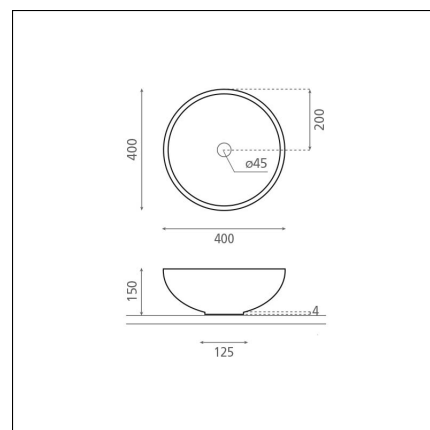

NEW LYS

porcelain green 400x400x150 mm

Product code 8594**Product description**

A vessel sink is an elegant addition to bathroom spaces. The basin-shaped washbasin stands out from traditional sink. It is installed on top of the countertop; the faucet can be installed either next to or behind the sink. Additionally, a vessel sink can save counter space when needed. The smallest vessel sinks can fit even in compact bathrooms, starting from a countertop depth of 23 cm. The product is delivered without a drain and P-trap. Sink model does not include an overflow protection.

**Technical information**

- Allasmateriaali: posliini
- Sink installation method: Malja-allas
- Kylpyhuonealtaan väri: vihreä

**Delivery content**

- sink

**Downloads**

- Assembling instruction

Recommended accessories