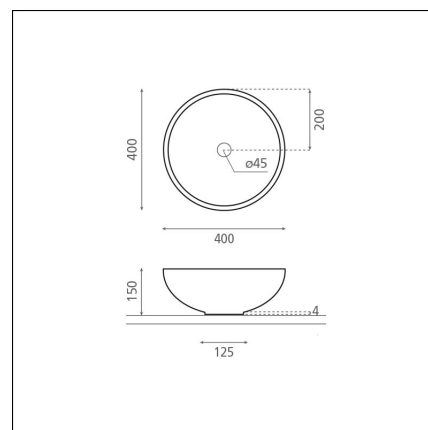

NEW LYS

porcelain grey 400x400x150 mm

Product code 8593**Product description**

A vessel sink is an elegant addition to bathroom spaces. The basin-shaped washbasin stands out from traditional sink. It is installed on top of the countertop; the faucet can be installed either next to or behind the sink. Additionally, a vessel sink can save counter space when needed. The smallest vessel sinks can fit even in compact bathrooms, starting from a countertop depth of 23 cm. The product is delivered without a drain and P-trap. Sink model does not include an overflow protection.

**Technical information**

- Allasmateriaali: posliini
- Sink installation method: Malja-allas
- Kylpyhuonealtaan väri: harmaa

**Delivery content**

- sink

**Downloads**

- Assembling instruction

Recommended accessories