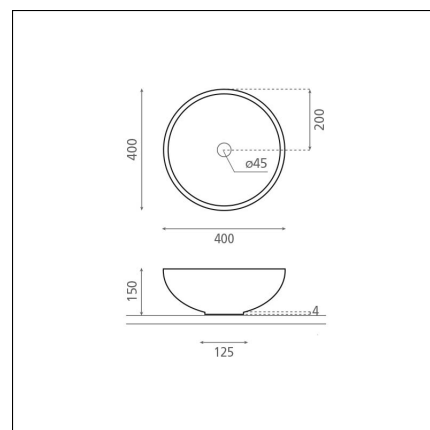

NEW LYS

porcelain terrazo light grey 400x400x150 mm

Product code 8592**Product description**

A vessel sink is an elegant addition to bathroom spaces. The basin-shaped washbasin stands out from traditional sink. It is installed on top of the countertop; the faucet can be installed either next to or behind the sink. Additionally, a vessel sink can save counter space when needed. The smallest vessel sinks can fit even in compact bathrooms, starting from a countertop depth of 23 cm. The product is delivered without a drain and P-trap. Sink model does not include an overflow protection.

**Technical information**

- Allasmateriaali: posliini
- Sink installation method: Malja-allas
- Kylpyhuonealtaan väri: vaalea harmaa

**Delivery content**

- sink

**Downloads**

- Assembling instruction

Recommended accessories