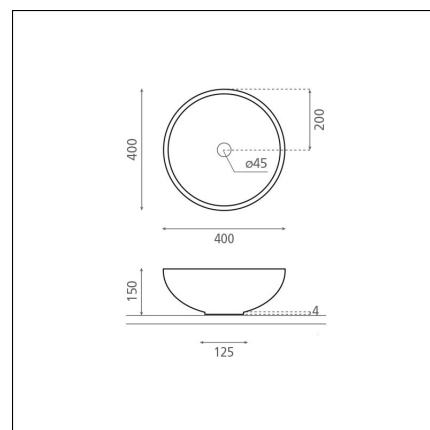

NEW LYS

porcelain terrazo grey 400x400x150 mm

Product code 8591**Product description**

A vessel sink is an elegant addition to bathroom spaces. The basin-shaped washbasin stands out from traditional sink. It is installed on top of the countertop; the faucet can be installed either next to or behind the sink. Additionally, a vessel sink can save counter space when needed. The smallest vessel sinks can fit even in compact bathrooms, starting from a countertop depth of 23 cm. The product is delivered without a drain and P-trap. Sink model does not include an overflow protection.

**Technical information**

- Allasmateriaali: posliini
- Sink installation method: Malja-allas
- Kylpyhuonealtaan väri: harmaa

**Delivery content**

- sink

**Downloads**

- Assembling instruction

Recommended accessories