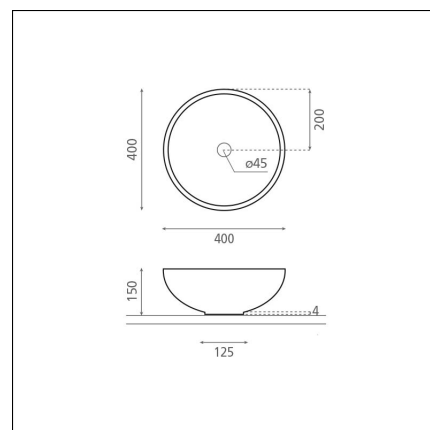

NEW LYS

porcelain terrazo grey black 400x400x150 mm

Product code 8590**Product description**

A vessel sink is an elegant addition to bathroom spaces. The basin-shaped washbasin stands out from traditional sink. It is installed on top of the countertop; the faucet can be installed either next to or behind the sink. Additionally, a vessel sink can save counter space when needed. The smallest vessel sinks can fit even in compact bathrooms, starting from a countertop depth of 23 cm. The product is delivered without a drain and P-trap. Sink model does not include an overflow protection.

**Technical information**

- Allasmateriaali: posliini
- Sink installation method: Malja-allas
- Kylpyhuonealtaan väri: harmaa musta

**Delivery content**

- sink

**Downloads**

- Assembling instruction

Recommended accessories