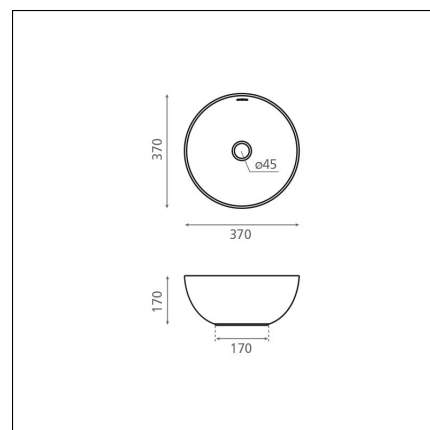

Technical information

- Allasmateriaali: posliini
- Sink installation method: Malja-allas
- Kylpyhuonealtaan väri: punainen