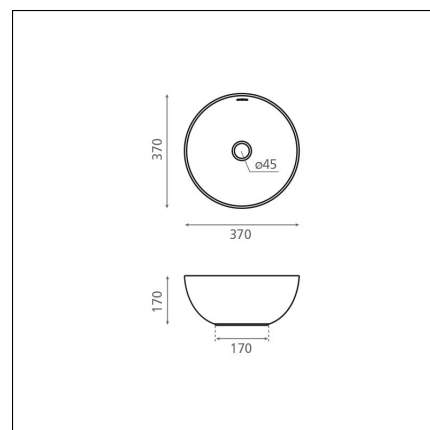

Technical information

- Allasmateriaali: posliini
- Sink installation method: Malja-allas
- Kylpyhuonealtaan väri: sininen