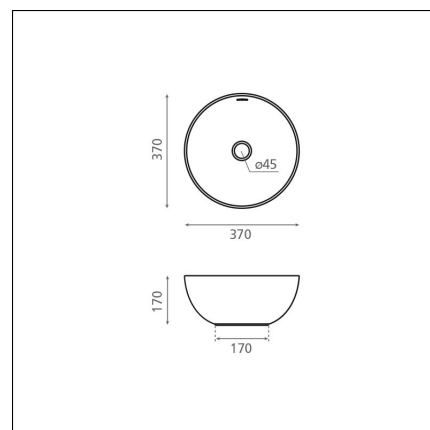

Technical information

- Allasmateriaali: posliini
- Sink installation method: Malja-allas
- Kylpyhuonealtaan väri: ruskea