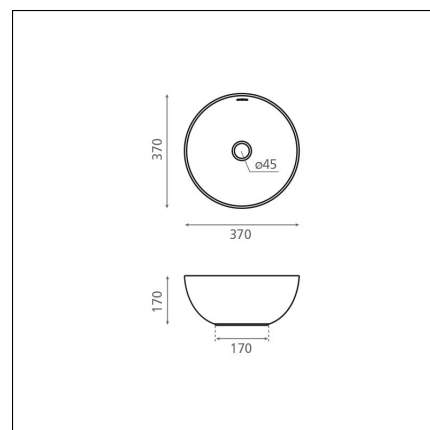

BARI

porcelain green 370x370x170 mm

Product code 8584

Product description

A vessel sink is an elegant addition to bathroom spaces. Its shape enhances the spa-like atmosphere and adds softness alongside hard surfaces. The basin-shaped washbasin stands out from traditional sink offerings due to its depth and shape. It is installed on top of the countertop, and the faucet can be installed either next to or behind the sink. Additionally, placing a vessel sink in the bathroom saves space and is easy to keep clean.

Technical information

- Allasmateriaali: posliini
- Sink installation method: Malja-allas
- Kylpyhuonealtaan väri: vihreä

Delivery content

- sink

Downloads

- Assembling instruction

Recommended accessories