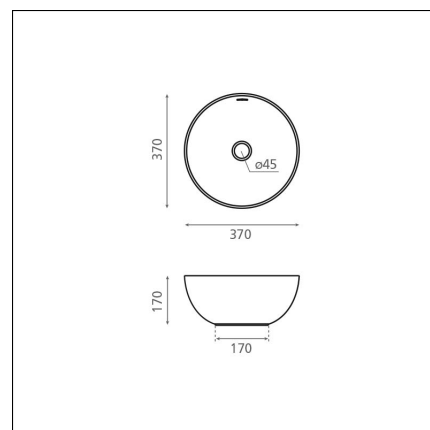

BARI

porcelain grey 370x370x170 mm

Product code 8583

Product description

A vessel washbasin is an elegant addition to bathroom spaces. Its shape enhances the spa-like atmosphere and adds softness alongside hard surfaces. The basin-shaped washbasin stands out from traditional washbasin offerings due to its depth and shape. It is installed on top of the countertop, and the faucet can be installed either next to or behind the washbasin. The product is delivered without a drain and P-trap.

Technical information

- Washbasin material: Porcelain
- Sink installation method: Countertop washbasin
- Washbasin color: Grey

Delivery content

Washbasin with overflow, without tap hole (waste and trap must be ordered separately)