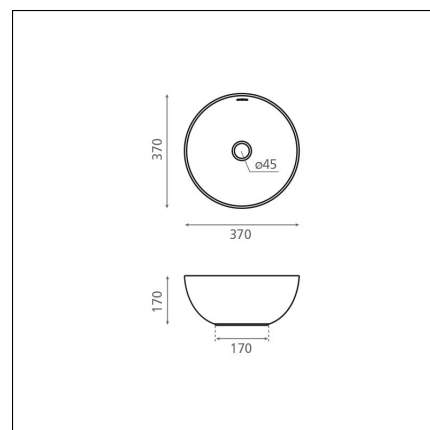

Technical information

- Allasmateriaali: posliini
- Sink installation method: Malja-allas
- Kylpyhuonealtaan väri: harmaa