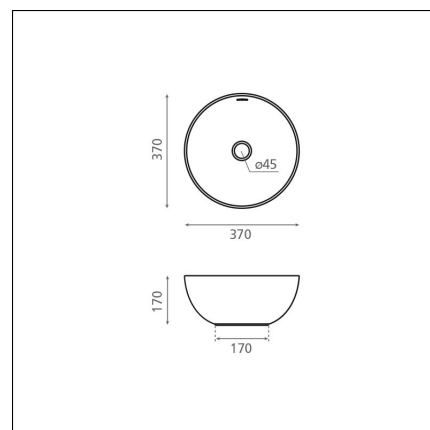

BARI

porcelain terrazzo light grey 370x370x170 mm

Product code 8582

Product description

A vessel sink is an elegant addition to bathroom spaces. Its shape enhances the spa-like atmosphere and adds softness alongside hard surfaces. The basin-shaped washbasin stands out from traditional sink offerings due to its depth and shape. It is installed on top of the countertop, and the faucet can be installed either next to or behind the sink. Additionally, placing a vessel sink in the bathroom saves space and is easy to keep clean.

Technical information

- Allasmateriaali: posliini
- Sink installation method: Malja-allas
- Kylpyhuonealtaan väri: vaalea harmaa

Delivery content

- sink

Downloads

- Assembling instruction

Recommended accessories