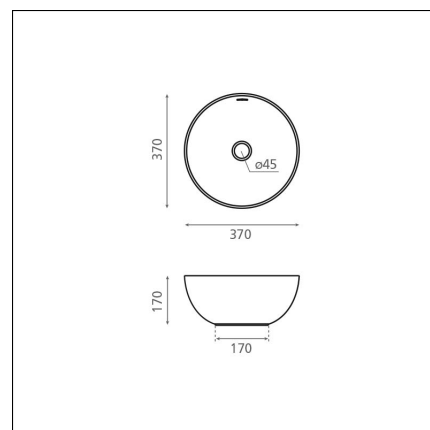

BARI

porcelain terrazzo light grey 370x370x170 mm

Product code 8582

Product description

A vessel washbasin is an elegant addition to bathroom spaces. Its shape enhances the spa-like atmosphere and adds softness alongside hard surfaces. The basin-shaped washbasin stands out from traditional washbasin offerings due to its depth and shape. It is installed on top of the countertop, and the faucet can be installed either next to or behind the washbasin. The product is delivered without a drain and P-trap.

Technical information

- Washbasin material: Porcelain
- Sink installation method: Countertop washbasin
- Washbasin color: Grey

Delivery content

Washbasin with overflow, without tap hole (waste and trap must be ordered separately)