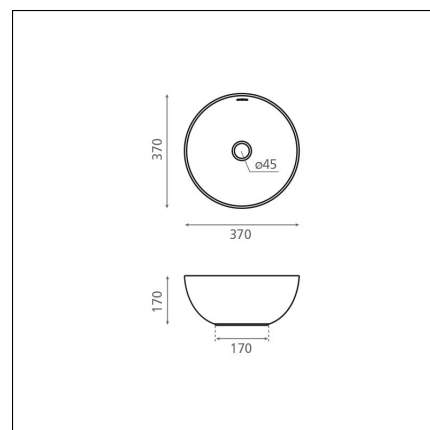

Technical information

- Allasmateriaali: posliini
- Sink installation method: Malja-allas
- Kylpyhuonealtaan väri: harmaa musta