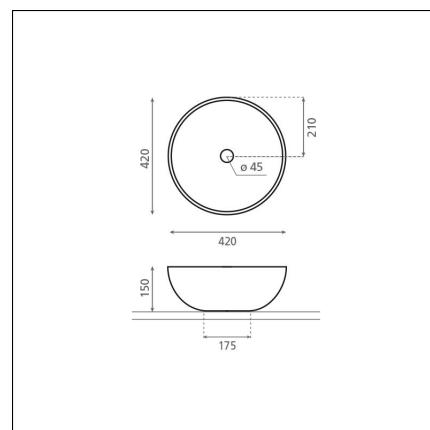

Technical information

- Allasmateriaali: posliini
- Sink installation method: Malja-allas
- Kylpyhuonealtaan väri: punainen