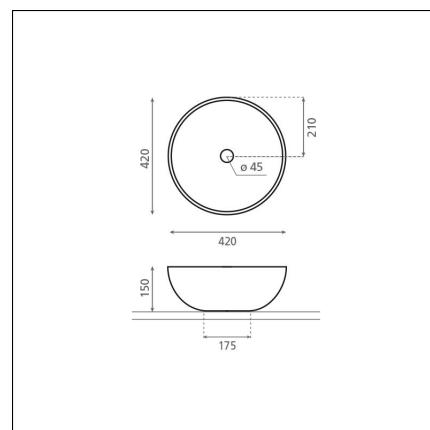

Technical information

- Allasmateriaali: posliini
- Sink installation method: Malja-allas
- Kylpyhuonealtaan väri: sininen