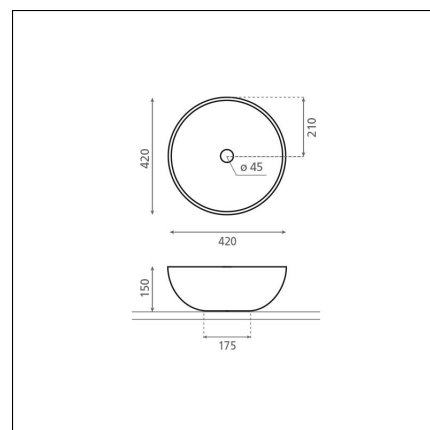

Technical information

- Allasmateriaali: posliini
- Sink installation method: Malja-allas
- Kylpyhuonealtaan väri: ruskea