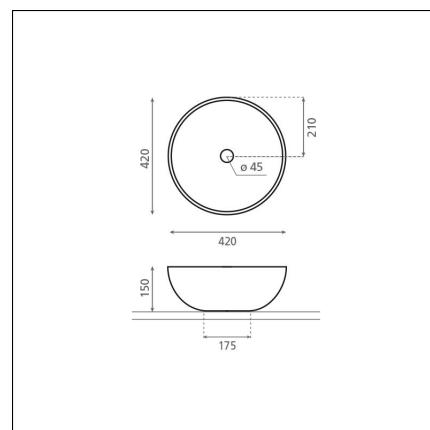

Technical information

- Allasmateriaali: posliini
- Sink installation method: Malja-allas
- Kylpyhuonealtaan väri: vihreä