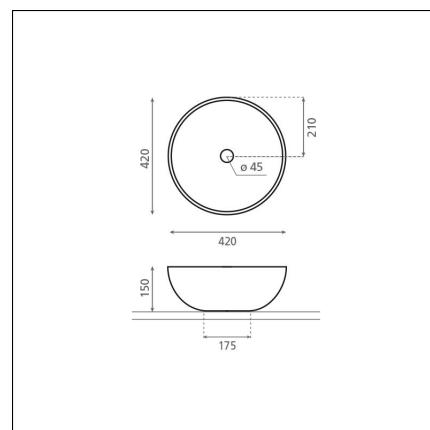

VILLAREAL

porcelain terrazo light grey 420x420x150 mm

Product code 8572

Product description

A vessel sink is an elegant addition to bathroom spaces. Its shape enhances the spa-like atmosphere and adds softness alongside hard surfaces. The basin-shaped washbasin stands out from traditional sink offerings due to its depth and shape. It is installed on top of the countertop, and the faucet can be installed either next to or behind the sink. Additionally, placing a vessel sink in the bathroom saves space and is easy to keep clean.

Technical information

- Allasmateriaali: posliini
- Sink installation method: Malja-allas
- Kylpyhuonealtaan väri: vaalea harmaa

Delivery content

- sink

Downloads

- Assembling instruction

Recommended accessories