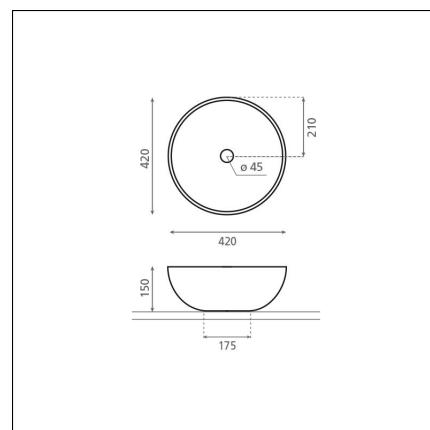

Technical information

- Allasmateriaali: posliini
- Sink installation method: Malja-allas
- Kylpyhuonealtaan väri: harmaa