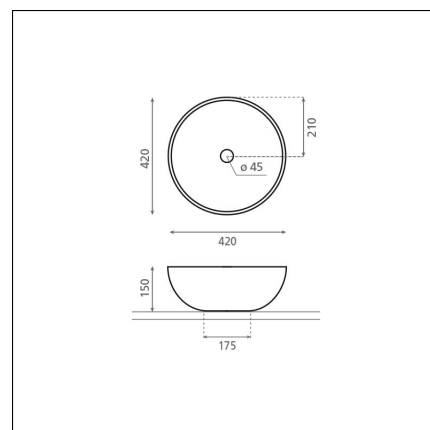

Technical information

- Allasmateriaali: posliini
- Sink installation method: Malja-allas
- Kylpyhuonealtaan väri: harmaa musta