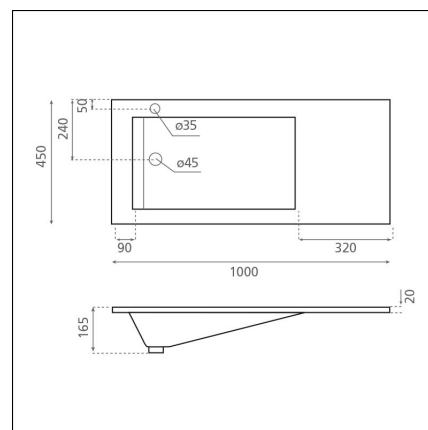

TECNO PIZARRA 100

cast marble black 1000x450x165 mm

Product code 8346**Product description**

The surface of the Tecno Pizarra sink is softly undulating, creating the impression of a stone-like texture. Its appearance beautifully continues the serene bathroom atmosphere. The stylish countertop sink is installed on bathroom furniture. The material of the sink series is durable and easy-to-maintain resin. In addition to white, the sink is also available in black. The sink includes a faucet hole and overflow. Note! The product is delivered without a drain valve and trap.

**Technical information**

- Material: valumarmori
- Sink installation method: Inset
- Color: Black

**Delivery content**

- sink

**Downloads**

- Assembling instruction
- Huolto- ja hoito-ohje

Recommended accessories