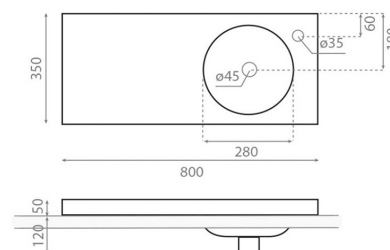

Technical information

- Allasmateriaali: valumarmori
- Sink installation method: Päältä upotettava
- Kylpyhuonealtaan väri: valkoinen