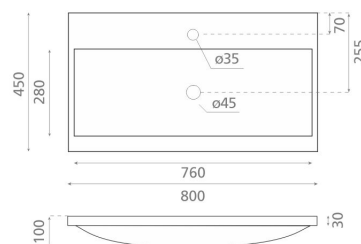

Technical information

- Allasmateriaali: valumarmori
- Sink installation method: Päältä upotettava
- Kylpyhuonealtaan väri: valkoinen