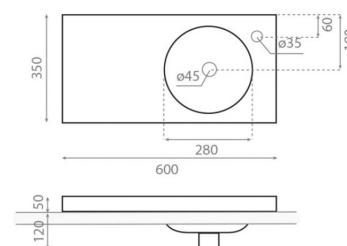

Technical information

- Allasmateriaali: valumarmori
- Sink installation method: Päältä upotettava
- Kylpyhuonealtaan väri: valkoinen