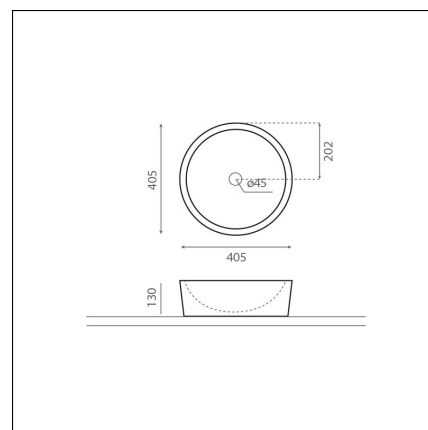

DUAL

stone beige

Product code 8310

Product description

A stone sink enhances the spa-like atmosphere. The rough surface of the stone creates a beautiful contrast to the bathroom. The sink's material is stone, and each sink's surface color and patterns formed by natural stone are always unique. If multiple sinks are intended to be placed side by side, please specify this at the time of ordering so that the factory can select pieces that best match each other. The product is delivered without a drain valve and trap. Sink model does not have an overflow protection.

Technical information

- Allasmateriaali: kivi
- Sink installation method: Malja-allas
- Kylpyhuonealtaan väri: beige

Delivery content

- sink

Downloads

- Assembling instruction

Recommended accessories