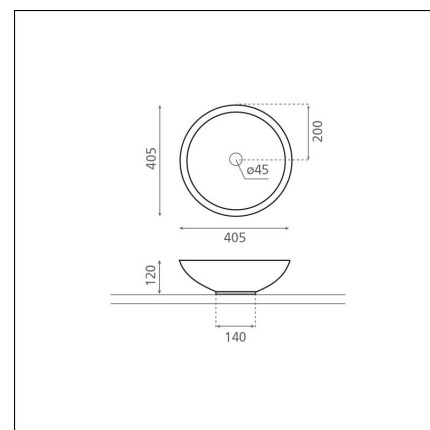

CATANIA

stone grey 405x405x120 mm

Product code 8309

Product description

A stone sink enhances the spa-like atmosphere. The rough surface of the stone creates a beautiful contrast to the bathroom. The sink's material is stone, and each sink's surface color and patterns formed by natural stone are always unique. If multiple sinks are intended to be placed side by side, please specify this at the time of ordering so that the factory can select pieces that best match each other. The product is delivered without a drain valve and trap. Sink model does not have an overflow protection.

Technical information

- Allasmateriaali: kivi
- Sink installation method: Malja-allas
- Kylpyhuonealtaan väri: harmaa

Delivery content

- sink

Downloads

- Assembling instruction

Recommended accessories