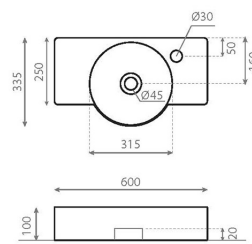

VENECIA 60

porcelain white

Product code 8296**Product description**

The beautiful and timelessly practical washbasin countertop pairs well with various bathroom furniture materials and colors. The bright white color of the porcelain adds lightness and a calming spa-like atmosphere to the bathroom decor. The countertop is easy to clean and remains beautiful for years with proper maintenance. The sink includes a faucet hole but no overflow. Note! The product is delivered without a drain valve and trap. Please note that this sink model does not have overflow protection.

**Technical information**

- Allasmateriaali: posliini
- Sink installation method: Seinäkiinnitys
- Kylpyhuonealtaan väri: valkoinen

**Delivery content**

- sink

**Downloads**

- Assembling instruction

Recommended accessories