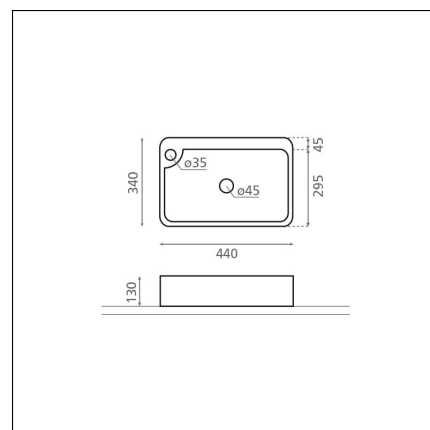

ALICANTE

porcelain white

Product code 8295

Product description

A vessel sink is an elegant addition to bathroom space and fits beautifully into Nordic interior design. In the vessel sink collection, there are different-shaped models available for installation on the countertop or wall. The shape and color of the sink always add personality to the space and increase visual interest. The sinks come with a faucet hole but do not include an overflow. The product is delivered without a drain and P-trap. Please note that the sink model does not include an overflow protection.

Technical information

- Allasmateriaali: posliini
- Sink installation method: Malja-allas
- Kylpyhuonealtaan väri: valkoinen

Delivery content

- sink

Downloads

- Assembling instruction

Recommended accessories