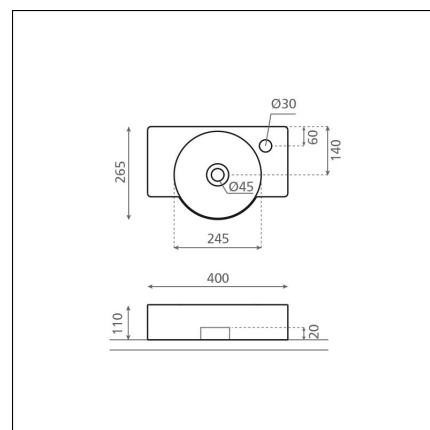

VENECIA 40

porcelain white

Product code 8293

Product description

The beautiful and timelessly practical washbasin countertop pairs well with various bathroom furniture materials and colors. The bright white color of the porcelain adds lightness and a calming spa-like atmosphere to the bathroom decor. The countertop is easy to clean and remains beautiful for years with proper maintenance. The sink includes a faucet hole but no overflow. Note! The product is delivered without a drain valve and trap. Please note that this sink model does not have overflow protection.

Technical information

- Allasmateriaali: posliini
- Sink installation method: Seinäkiinnitys
- Kylpyhuonealtaan väri: valkoinen

Delivery content

- sink

Downloads

- Assembling instruction

Recommended accessories