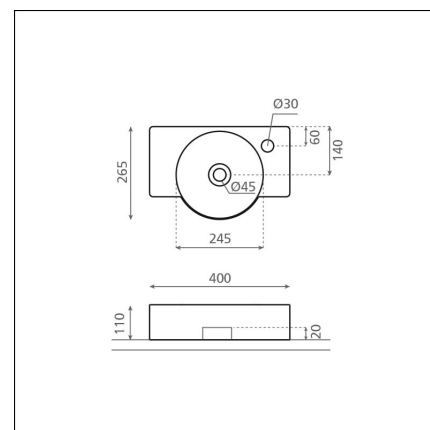

VENECIA 40

porcelain white 400x265x100 mm

Product code 8293**Product description**

The beautiful and timelessly practical washbasin countertop pairs well with various bathroom furniture materials and colors. The bright white color of the porcelain adds lightness and a calming spa-like atmosphere to the bathroom decor. The countertop is easy to clean and remains beautiful for years with proper maintenance. The washbasin includes a faucet hole but no overflow. Note! The product is delivered without a drain valve and trap. The washbasin model does not have overflow protection.

**Technical information**

- Washbasin material: Porcelain
- Sink installation method: Wall mounting
- Washbasin color: White

**Delivery content**

Washbasin without overflow, with tap hole (non-closing waste and trap must be ordered separately)