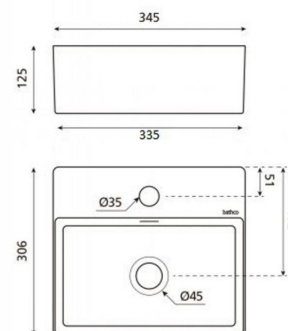

NEW BERGAMO

porcelain 335x310x125 mm

Product code 8292

Product description

A vessel sink is an elegant addition to bathroom spaces. Its shape accentuates the spa-like ambiance and adds softness amidst hard surfaces. Whether the vessel sink is round or rectangular, it brings personality and sophistication to the space. The shape or color of the vessel sink can also be utilized to complement the room's decor, for example, by introducing soft tones to contrast with colder elements. A vessel sink is a stylish and functional choice that elevates bathroom decor to a new level.

Technical information

- Allasmateriaali: posliini
- Sink installation method: Malja-allas
- Kylpyhuonealtaan väri: valkoinen

Delivery content

- sink

Downloads

- Assembling instruction

Recommended accessories