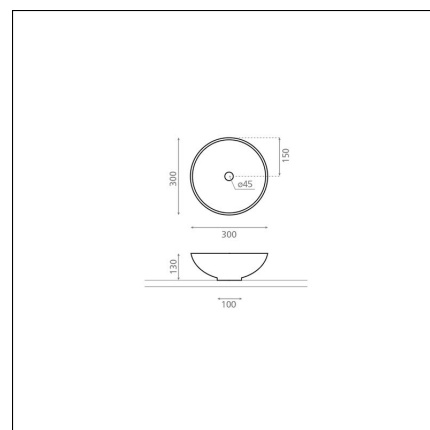

DAKAR

porcelain matt black

Product code 8291

Product description

A vessel sink is an elegant addition to bathroom spaces. The basin-shaped washbasin stands out from traditional sink. It is installed on top of the countertop; the faucet can be installed either next to or behind the sink. Additionally, a vessel sink can save counter space when needed. The smallest vessel sinks can fit even in compact bathrooms, starting from a countertop depth of 23 cm. The product is delivered without a drain and P-trap. Sink model does not include an overflow protection.

Technical information

- Allasmateriaali: posliini
- Sink installation method: Malja-allas
- Kylpyhuonealtaan väri: musta

Delivery content

- sink

Downloads

- Assembling instruction

Recommended accessories