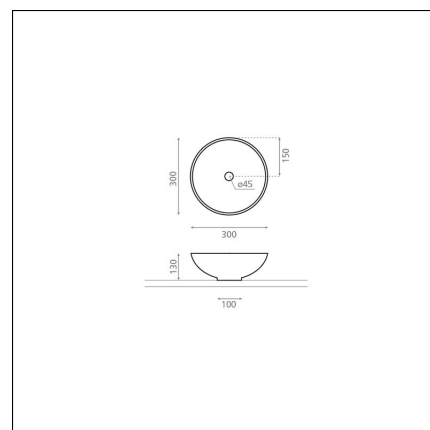

DAKAR

porcelain matt white 300x300x130 mm

Product code 8290

Product description

A vessel sink is an elegant addition to bathroom spaces. The basin-shaped washbasin stands out from traditional sink. It is installed on top of the countertop; the faucet can be installed either next to or behind the sink. Additionally, a vessel sink can save counter space when needed. The smallest vessel sinks can fit even in compact bathrooms, starting from a countertop depth of 23 cm. The product is delivered without a drain and P-trap. Sink model does not include an overflow protection.

Technical information

- Material: posliini
- Sink installation method: Freestanding
- Color: White

Delivery content

- sink

Downloads

- Assembling instruction

Recommended accessories