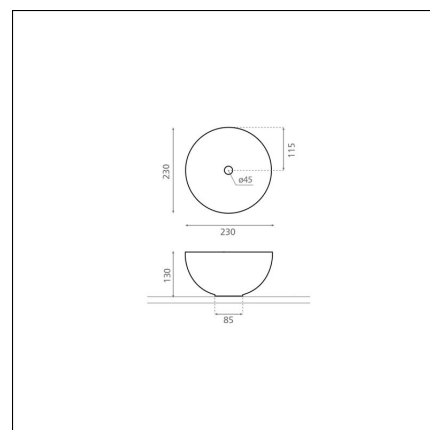

MINI LYS

porcelain beige

Product code 8285

Product description

A vessel sink is an elegant addition to bathroom spaces. The basin-shaped washbasin stands out from traditional sink. It is installed on top of the countertop; the faucet can be installed either next to or behind the sink. Additionally, a vessel sink can save counter space when needed. The smallest vessel sinks can fit even in compact bathrooms, starting from a countertop depth of 23 cm. The product is delivered without a drain and P-trap. Sink model does not include an overflow protection.

Technical information

- Allasmateriaali: posliini
- Sink installation method: Malja-allas
- Kylpyhuonealtaan väri: beige

Delivery content

- sink

Downloads

- Assembling instruction

Recommended accessories