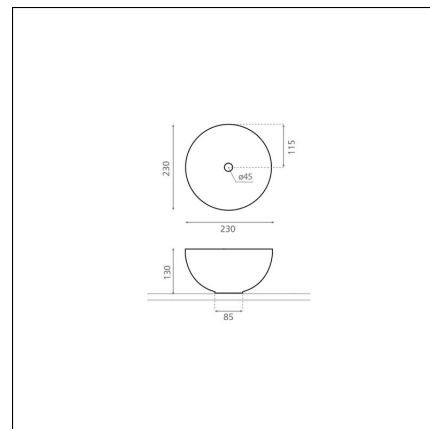

MINI LYS

porcelain matt beige 230x230x130 mm

Product code 8285

Product description

A vessel sink is an elegant addition to bathroom spaces. The basin-shaped washbasin stands out from traditional sink. It is installed on top of the countertop; the faucet can be installed either next to or behind the sink. Additionally, a vessel sink can save counter space when needed. The smallest vessel sinks can fit even in compact bathrooms, starting from a countertop depth of 23 cm. The product is delivered without a drain and P-trap. Sink model does not include an overflow protection.

Technical information

- Material: posliini
- Sink installation method: Freestanding
- Color: Beige

Delivery content

- sink

Downloads

- Assembling instruction
- Huolto- ja hoito-ohje

Recommended accessories