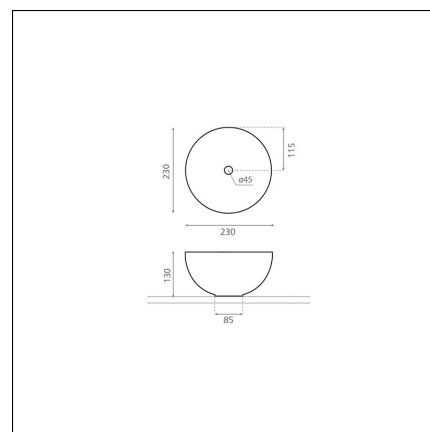

MINI LYS

porcelain white 230x230x130 mm

Product code 8284

Product description

A vessel sink is an elegant addition to bathroom spaces. The basin-shaped washbasin stands out from traditional sink. It is installed on top of the countertop; the faucet can be installed either next to or behind the sink. Additionally, a vessel sink can save counter space when needed. The smallest vessel sinks can fit even in compact bathrooms, starting from a countertop depth of 23 cm. The product is delivered without a drain and P-trap. Sink model does not include an overflow protection.

Technical information

- Allasmateriaali: posliini
- Sink installation method: Malja-allas
- Kylpyhuonealtaan väri: valkoinen

Delivery content

- sink

Downloads

- Assembling instruction

Recommended accessories