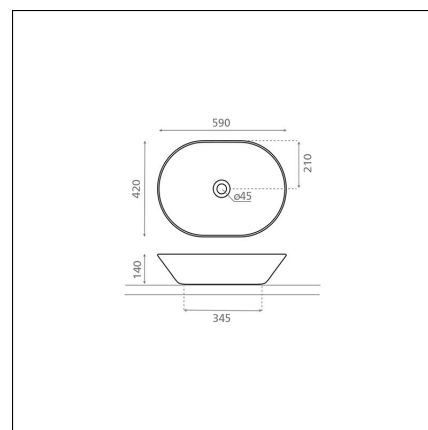

NEW TOULOUSE

porcelain white

Product code 8274

Product description

A vessel sink is an elegant addition to bathroom spaces. Its shape enhances the spa-like atmosphere and adds softness alongside hard surfaces. The basin-shaped washbasin stands out from traditional sink offerings due to its depth and shape. It is installed on top of the countertop, and the faucet can be installed either next to or behind the sink. Additionally, placing a vessel sink in the bathroom saves space and is easy to keep clean.

Technical information

- Allasmateriaali: posliini
- Sink installation method: Malja-allas
- Kylpyhuonealtaan väri: valkoinen

Delivery content

- sink

Downloads

- Assembling instruction

Recommended accessories