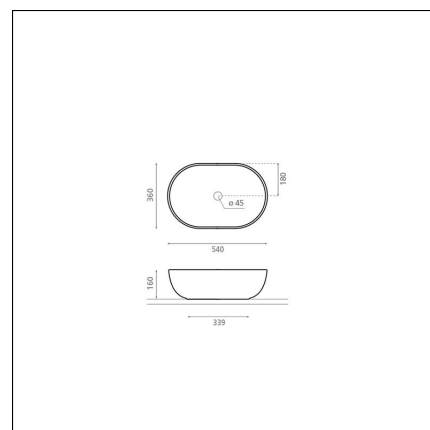

LIVORNO 55

porcelain white

Product code 8271

Product description

A vessel sink is an elegant addition to bathroom spaces. Its shape enhances the spa-like atmosphere and adds softness alongside hard surfaces. The basin-shaped washbasin stands out from traditional sink offerings due to its depth and shape. It is installed on top of the countertop, and the faucet can be installed either next to or behind the sink. Additionally, placing a vessel sink in the bathroom saves space and is easy to keep clean.

Technical information

- Allasmateriaali: posliini
- Sink installation method: Malja-allas
- Kylpyhuonealtaan väri: valkoinen

Delivery content

- sink

Downloads

- Assembling instruction

Recommended accessories