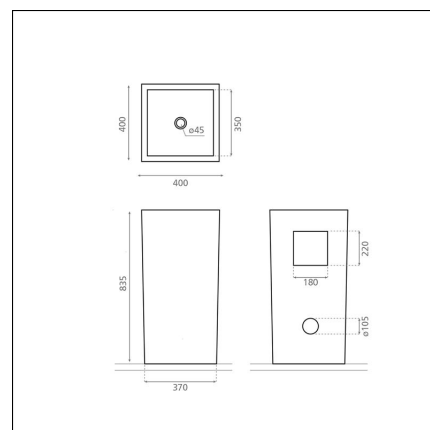

ARENAS

porcelain white

Product code 8262

Product description

A vessel sink is an elegant addition to bathroom spaces. The basin-shaped washbasin stands out from traditional sink. It is installed on top of the countertop; the faucet can be installed either next to or behind the sink. Additionally, a vessel sink can save counter space when needed. The smallest vessel sinks can fit even in compact bathrooms, starting from a countertop depth of 23 cm. The product is delivered without a drain and P-trap. Sink model does not include an overflow protection.

Technical information

- Allasmateriaali: posliini
- Sink installation method: Vapaasti seisova
- Kylpyhuonealtaan väri: valkoinen

Delivery content

- sink

Downloads

- Assembling instruction

Recommended accessories