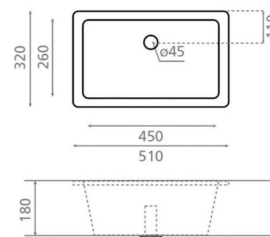

TORINO B

porcelain shiny white 510x320x180 mm

Product code 8261**Product description**

An undermount sink is a stylish choice for your bathroom. An undermount sink creates a beautiful and functional unit when combined with a countertop of your choice, providing additional space for a faucet and other bathroom accessories. The smooth and glossy surface of the porcelain sink gives your bathroom a modern and timeless look. The product is delivered without a drain and P-trap. Sink model does not include an overflow protection.

**Technical information**

- Sink installation method: Bottom mounted
- Color: White

**Delivery content**

- sink

**Downloads**

- Assembling instruction

Recommended accessories