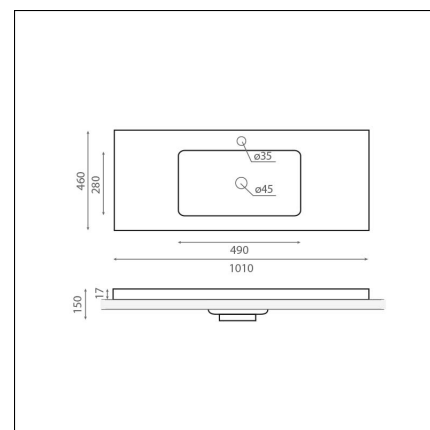

LIEBANA 100

porcelain white

Product code 8254

Product description

The timelessly beautiful and practical sink countertop pairs well with various bathroom furniture. The fresh white color of the porcelain adds lightness and a calming spa-like atmosphere to the bathroom decor. The sink countertop is easy to clean and, with proper maintenance, remains beautiful for years. The sink includes a faucet hole and overflow.

Technical information

- Allasmateriaali: posliini
- Sink installation method: Päältä upotettava
- Kylpyhuonealtaan väri: valkoinen

Delivery content

- sink

Downloads

- Assembling instruction

Recommended accessories